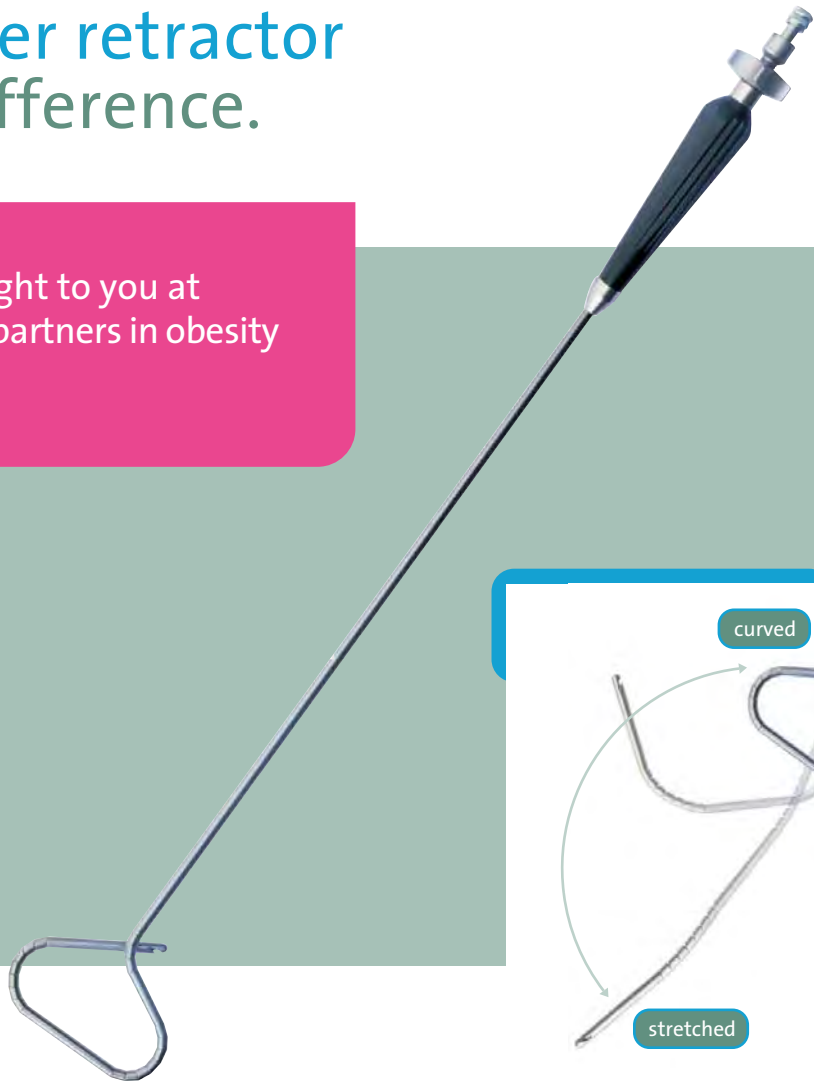

# The Cobra liver retractor makes the difference.

Proven technology, brought to you at affordable prices by your partners in obesity surgery.

## Technical Information:

- 33cm length
- 5mm diameter
- 8cm or 6cm width

# The P. Galore gastric band introducer makes the difference.

When you are used to work with the classical Goldfinger, this is the reusable instrument you have been looking for.

## Technical Information:

- 33cm length
- 5mm diameter
- 110° angle
- reusable